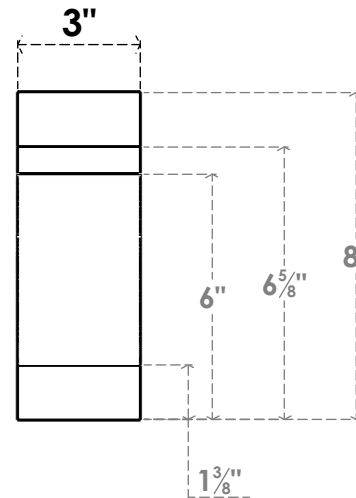

ITEM NUMBER: BRCPO030X08000X08000MRC

3"W X 8"D X 8"H MERCED ARCHITECTURAL GRADE PVC OPEN BRACE

SIDE PROFILE

FRONT PROFILE

ISOMETRIC

EKENA MILLWORK
 2300 WEST MAIN ST.
 CLARKSVILLE, TX 75426
 TOLL FREE: 866-607-0453
 WWW.EKENAMILLWORK.COM

NOTES

1. INSTALLATION TO BE COMPLETED IN ACCORDANCE WITH MANUFACTURER'S SPECIFICATIONS.
2. DRAWING MAY NOT BE TO SCALE
3. THIS DRAWING IS INTENDED FOR DESIGN AND PLANNING PURPOSES ONLY.
4. ALL INFORMATION CONTAINED HEREIN WAS CURRENT AT THE TIME OF DEVELOPMENT BUT MUST BE REVIEWED AND APPROVED BY THE PRODUCT MANUFACTURER TO BE CONSIDERED ACCURATE.
5. ARCHITECTURAL GRADE PVC PRODUCTS ARE MADE FROM EXPANDED CELLULAR PVC AND COME NATURALLY WHITE BUT MAY BE PAINTED