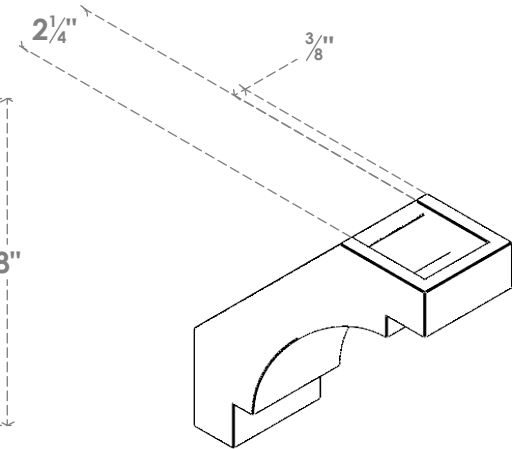

ITEM NUMBER: BRCPO030X08000X08000MRC

3"W X 8"D X 8"H MERCED ARCHITECTURAL GRADE PVC OPEN BRACE

SIDE PROFILE

FRONT PROFILE

ISOMETRIC

EKENA MILLWORK
 2300 WEST MAIN ST.
 CLARKSVILLE, TX 75426
 TOLL FREE: 866-607-0453
 WWW.EKENAMILLWORK.COM