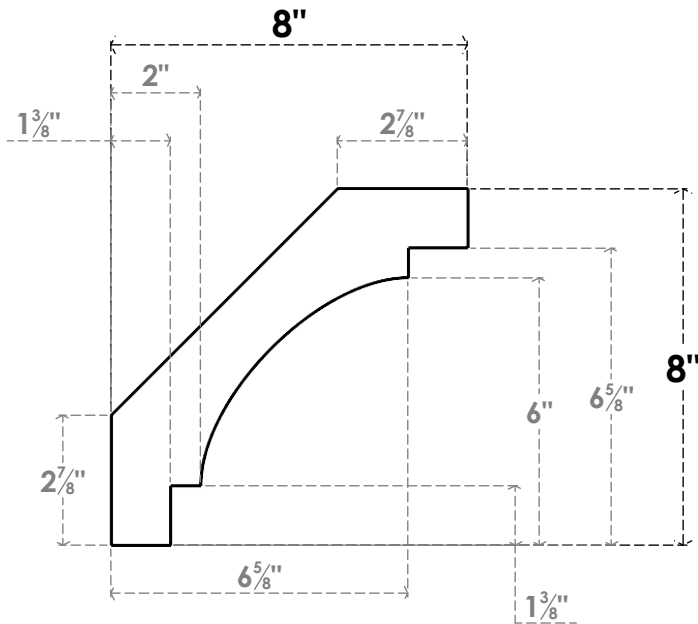

ITEM NUMBER: BRCPO030X08000X08000MRC

3"W X 8"D X 8"H MERCED ARCHITECTURAL GRADE PVC OPEN BRACE

SIDE PROFILE

FRONT PROFILE

ISOMETRIC

EKENA MILLWORK
 2300 WEST MAIN ST.
 CLARKSVILLE, TX 75426
 TOLL FREE: 866-607-0453
 WWW.EKENAMILLWORK.COM